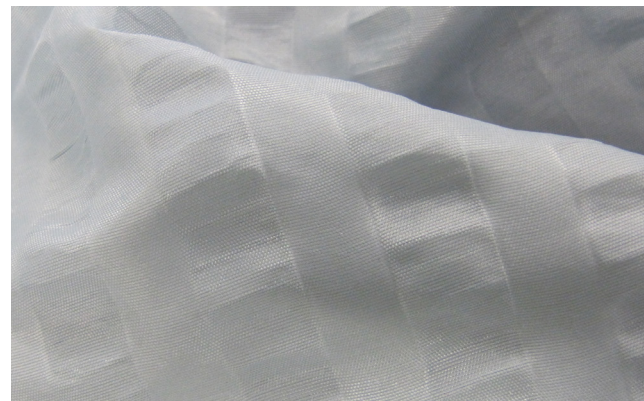

22
reefer
curtains

50%
fullness

16.65m
drop